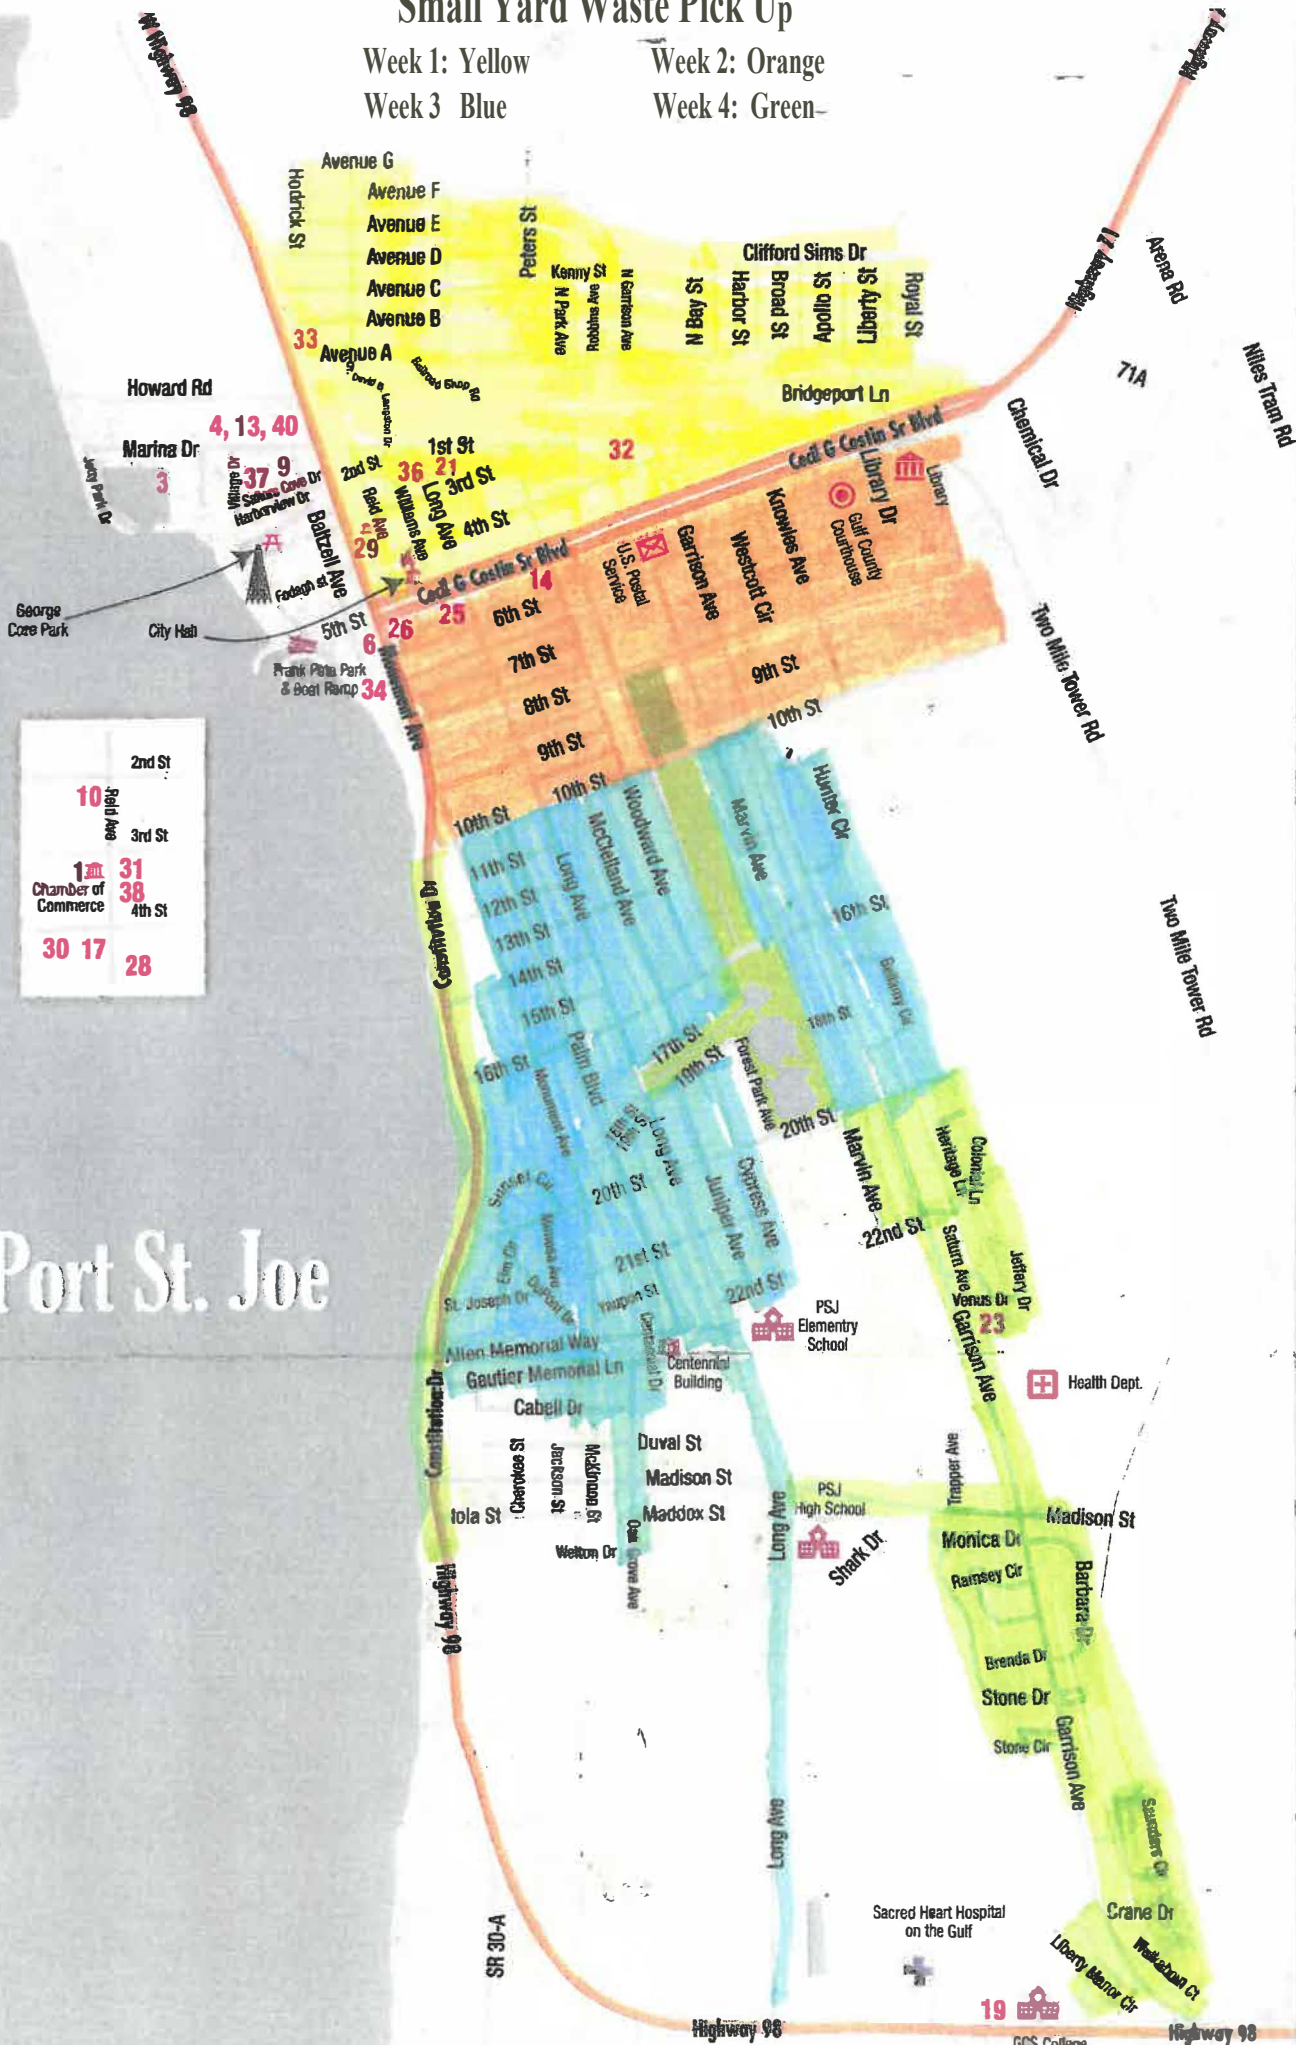

Residential Customer Route

2nd St	
10	Beid Ave.
	3rd St
1	Chamber of Commerce
31	
38	4th St
30	17
	28

Port St. Joe

Monday

Friday

Wednesday

Small Yard Waste Pick Up

Week 1: Yellow

Week 2: Orange

Week 3: Blue

Week 4: Green

Port St. Joe

2nd St	
3rd St	10
4th St	31, 38
5th St	30, 17, 28