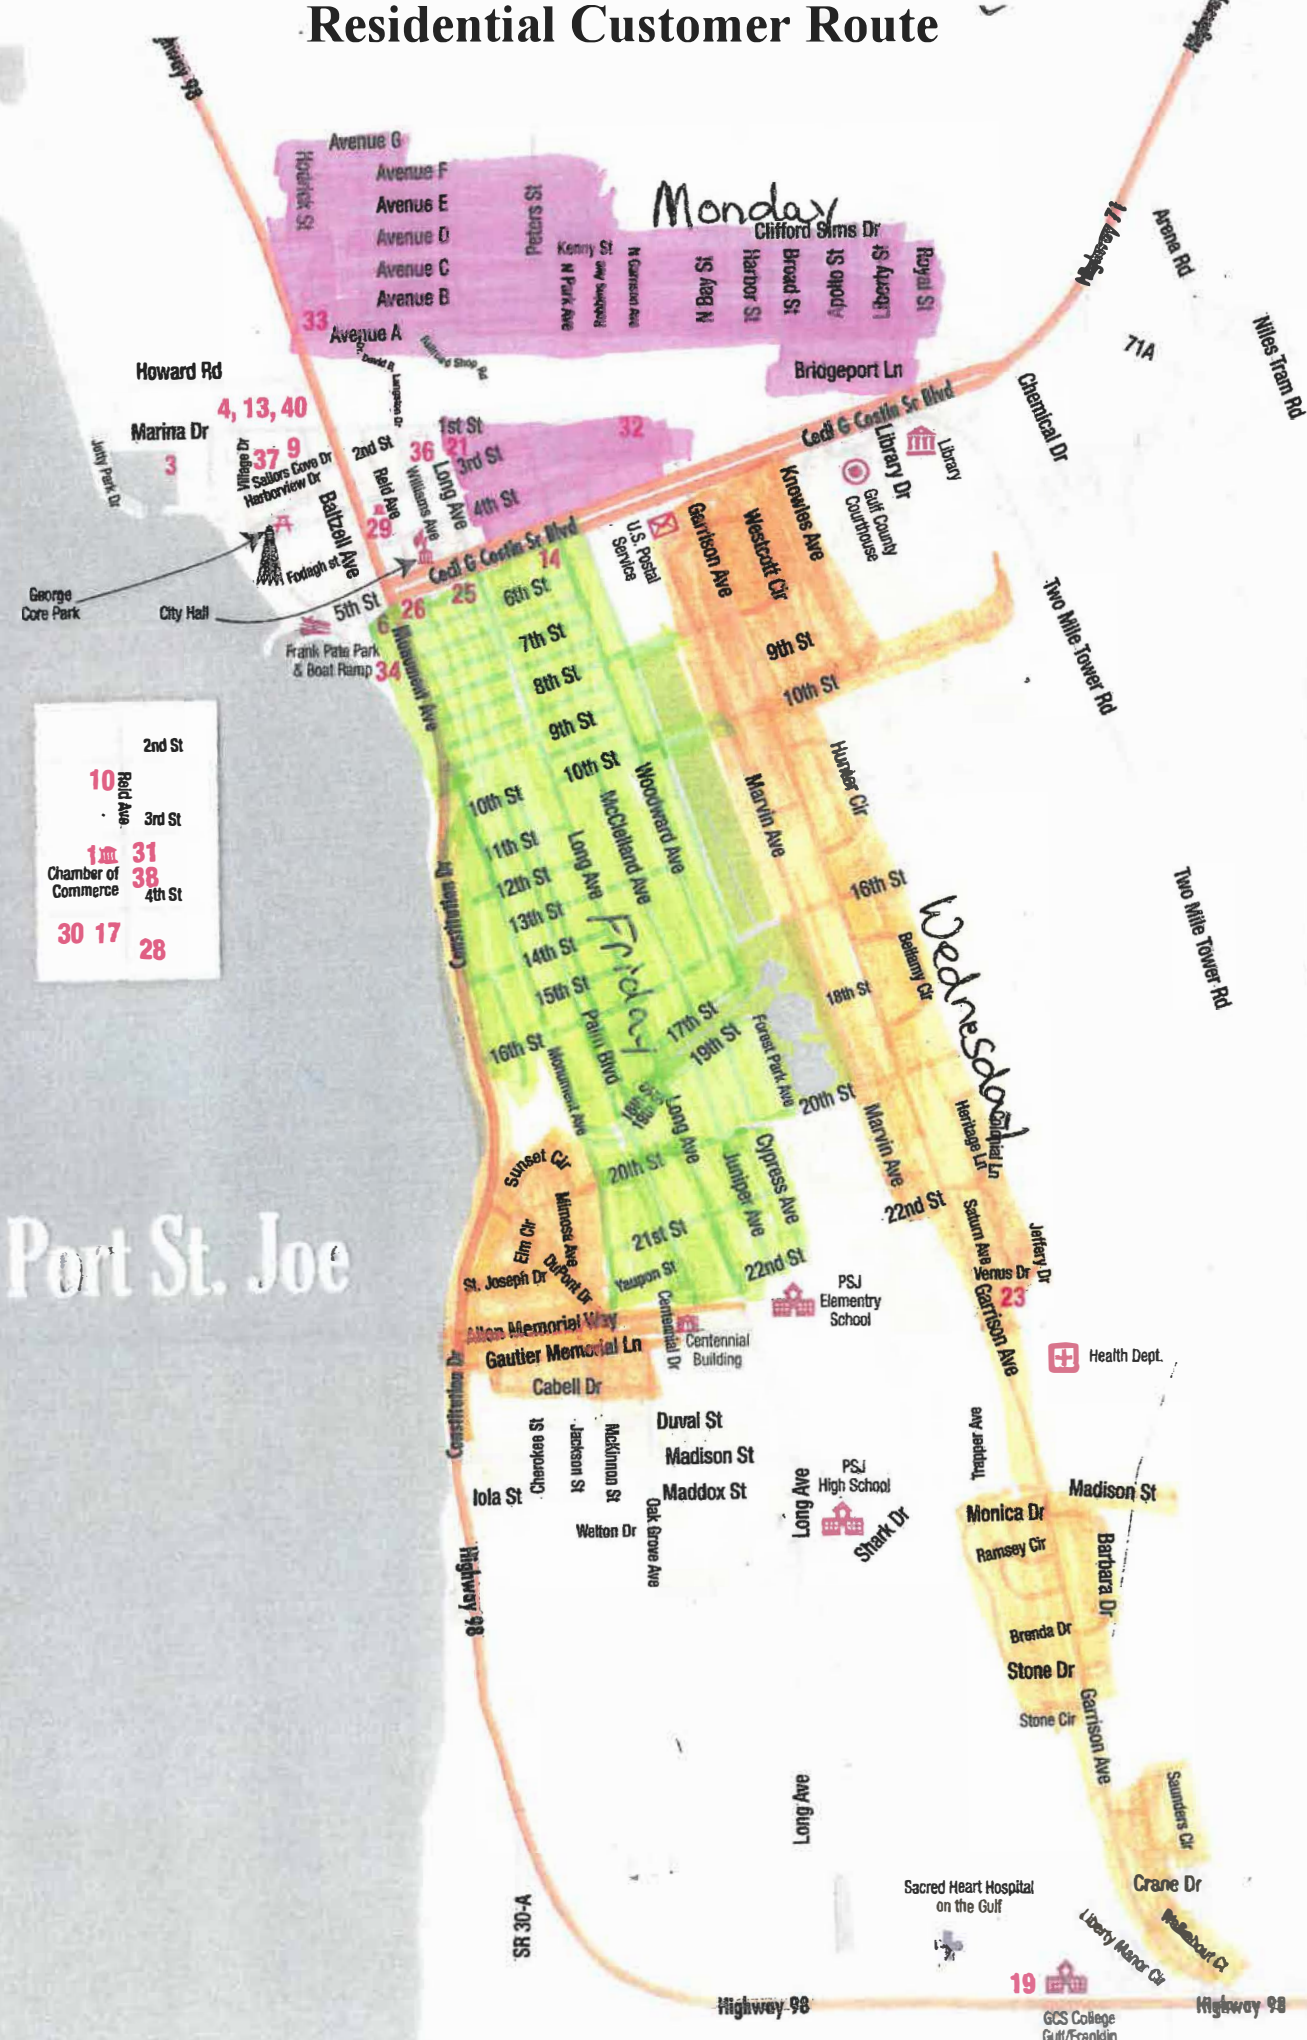

Residential Customer Route

2nd St	
10	Beid Ave.
	3rd St
1	Chamber of Commerce
31	
38	4th St
30	17
	28

Port St. Joe

Monday

Friday

Wednesday

Small Yard Waste Pick Up

Week 1: Yellow

Week 2: Orange

Week 3: Blue

Week 4: Green

Port St. Joe

2nd St	
3rd St	10
4th St	31, 38
5th St	30, 17, 28